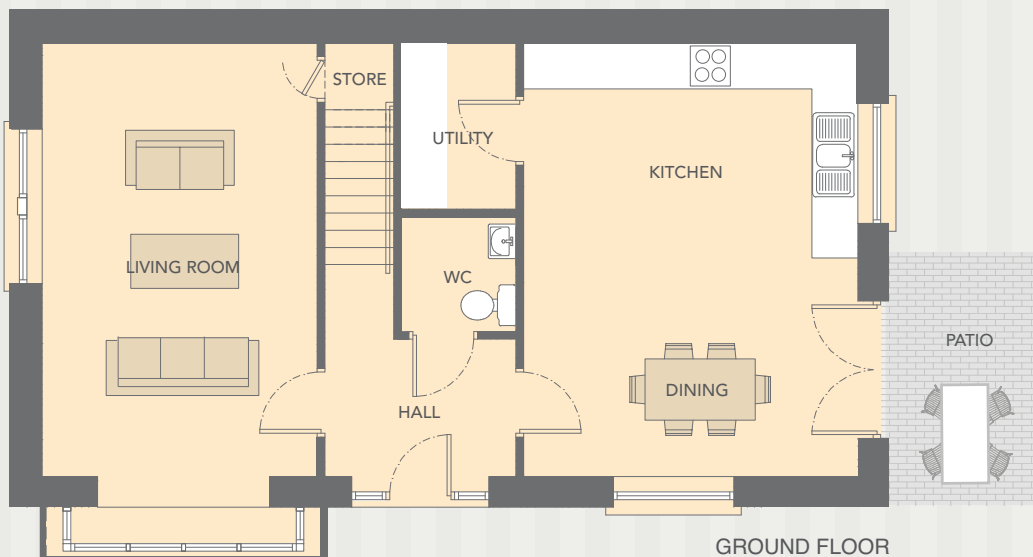

OLDBRIDGE PARK

OSBERSTOWN NAAS

THE IVY 4 BEDROOM HOUSE

c.183 sq.m / 1,970 sq.ft.

SPRINGWOOD
QUALITY HOUSES - SINCE 1991

BER A3

Covered by the 10 year
HomeBond Guarantee

PRSA 001057