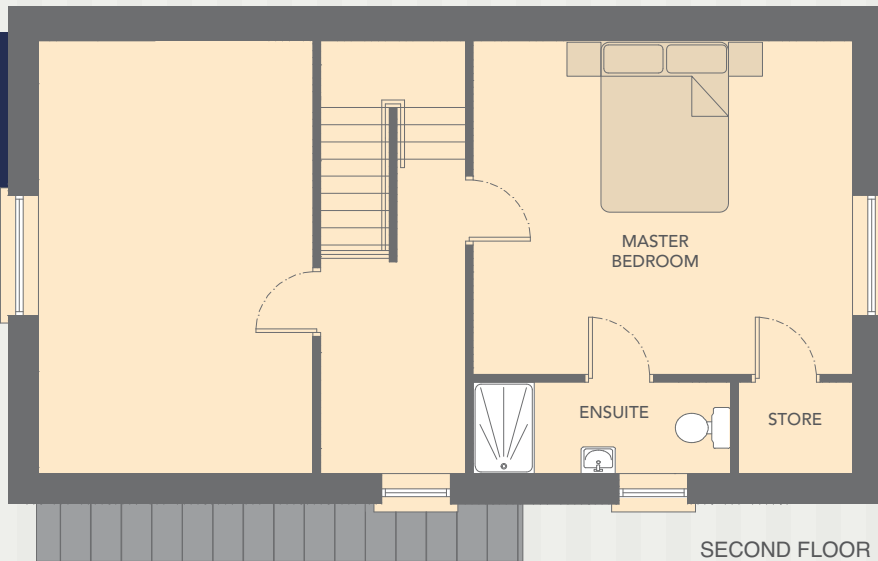

OLDBRIDGE PARK

OSBERSTOWN NAAS

THE IVY 4 BEDROOM HOUSE

c.183 sq.m / 1,970 sq.ft.

SPRINGWOOD
QUALITY HOUSES - SINCE 1991

BER A3

Covered by the 10 year
HomeBond Guarantee

PRSA 001057