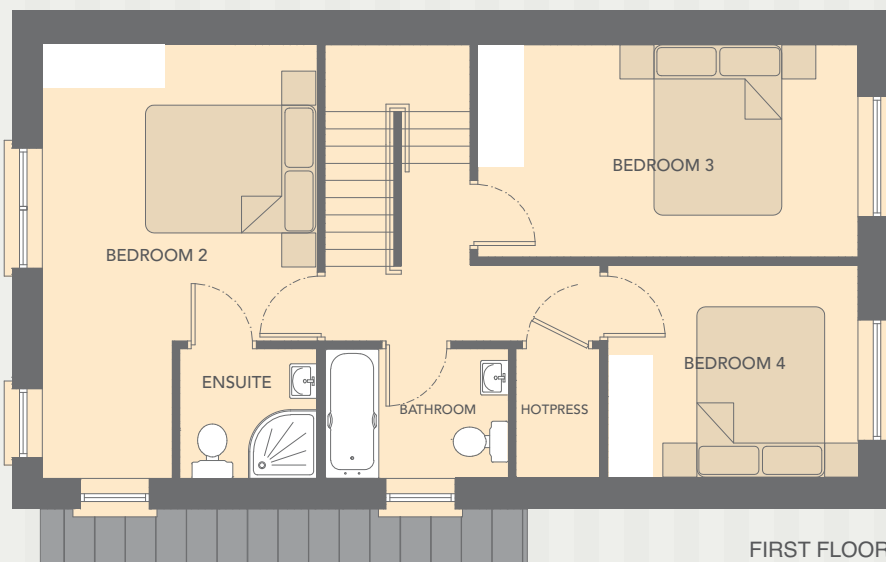

OLDBRIDGE PARK

OSBERSTOWN NAAS

THE IVY 4 BEDROOM HOUSE

c.183 sq.m / 1,970 sq.ft.

SPRINGWOOD
QUALITY HOUSES - SINCE 1991

BER A3

Covered by the 10 year
HomeBond Guarantee

PRSA 001057